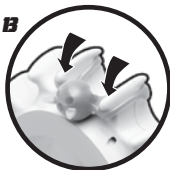

ROTO SHOT

LOADING INSTRUCTIONS

It Again To Advance Wheel

3. Repeat Loading Until All 8 Ammo Are Loaded

- See Opposite Side For Shooting Instructions -

WARNING: Allow for an ample, safe distance between Splat X Launcher and intended target. Maintain a wide, clear range for the Strike Shotz Ammo to travel. Splat X Launcher is intended to be used with the provided Strike Shotz Ammo only. Do not attempt to use any foreign object or modify the Strike Shotz Ammo in any way. Do not use Launcher should never be aimed at eyes, face, people or animals, nor at any breakable objects. Anyone within close distance to intended target should be alerted prior to firing the Splat X Launcher. The Splat X Launcher should be kept out of reach of small children.